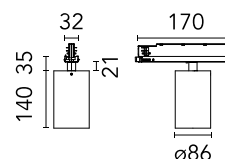

FLOS

09.7755.30C White

UT Spot Track Ø 86 GA

Designed by FLOS Architectural, UT S

Spotlight to be installed on 3-phase track with LED light source. 220-240V, 50-60Hz power supply integrated. 30 versions come with the track adapter, the arm and the rear of the head in black.

Are you a professional and your project needs consulting and support?

[BOOK AN APPOINTMENT](#)

Main specifications

Mounting	Track
Environments	Indoor dry location
Light source type	LED
Light sources included	Yes
LED type	LED array
Number of lamps	1
Power (W)	27.8
System power (W)	32.3
Source flux (lm)	3506
Lumen Output (lm)	2074

Physical

Colour	White
Trim	No
Orientation	Adjustable
Rotation (°)	360
Longitudinal tilting (°)	90
Spot diameter (mm)	86
Net weight (kg)	0.75
IP internal	20

Download

Mounting instructions [↓ PDF](#)

Photometric Files