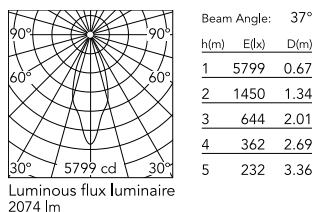

Physical

Colour	White
Trim	No
Orientation	Adjustable
Rotation (°)	360
Longitudinal tilting (°)	90
Spot diameter (mm)	86
Net weight (kg)	0.75
IP internal	20

Download

Mounting instructions [↓ PDF](#)

Photometric Files

Photometric

Lighting type	Direct
Light distribution	Symmetric
CCT (K)	4000
CRI>	90
Beam angle C0-180 (°)	37
Beam angle C90-270 (°)	37
Extreme cut off	No
UGR _L	<10

Electrical

Insulation class	II
Frequency (Hz)	50/60
Main voltage (Vac)	220-240
Power supply	Integrated
Dimmable	No
Power supply type	Non Dimmable
Dimming interface	Not Dimmable