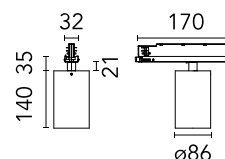

FLOS

09.7754.30B White

UT Spot Track Ø 86 GA

Designed by FLOS Architectural, UT S

Spotlight to be installed on 3-phase track with LED light source. 220-240V, 50-60Hz power supply integrated. 30 versions come with the track adapter, the arm and the rear of the head in black.

Are you a professional and your project needs consulting and support?

[BOOK AN APPOINTMENT](#)

Main specifications

Mounting	Track
Environments	Indoor dry location
Light source type	LED
Light sources included	Yes
LED type	LED array
Number of lamps	1
Power (W)	33
System power (W)	33
Source flux (lm)	3959
Lumen Output (lm)	2408

Physical

Colour	White
Trim	No
Orientation	Adjustable
Rotation (°)	360
Longitudinal tilting (°)	90
Spot diameter (mm)	86
Net weight (kg)	0.75
IP internal	20
IP external	20

Download

[Mounting instructions](#) PDF

Photometric Files

[LDT / IES](#) ZIP

Technical Drawings

[2D](#) ZIP

[3D](#) ZIP

Schematic light drawing

Photometric

Lighting type	Direct
Light distribution	Symmetric
CCT (K)	3000
CRI>	80
Beam angle C0-180 (°)	37
Beam angle C90-270 (°)	37
Extreme cut off	No
UGR _L	<10