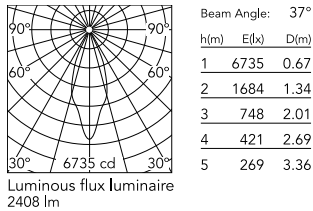

Physical

Colour	White
Trim	No
Orientation	Adjustable
Rotation (°)	360
Longitudinal tilting (°)	90
Spot diameter (mm)	86
Net weight (kg)	0.75
IP internal	20
IP external	20

Download

[Mounting instructions](#) PDF

Photometric Files

[LDT / IES](#) ZIP

Technical Drawings

[2D](#) ZIP

[3D](#) ZIP

Schematic light drawing

Photometric

Lighting type	Direct
Light distribution	Symmetric
CCT (K)	3000
CRI>	80
Beam angle C0-180 (°)	37
Beam angle C90-270 (°)	37
Extreme cut off	No
UGR _L	<10