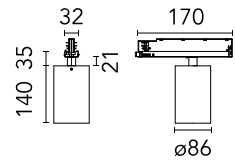

Spotlight to be installed on 3-phase track with LED light source. 220-240V, 50-60Hz power supply integrated.

Are you a professional and your project needs consulting and support?

BOOK AN APPOINTMENT