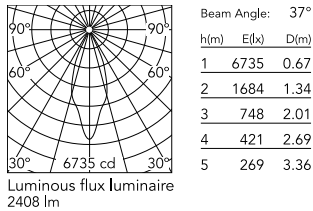

### Physical

Colour	Black
Trim	No
Orientation	Adjustable
Rotation (°)	360
Longitudinal tilting (°)	90
Spot diameter (mm)	86
Net weight (kg)	0.75
IP internal	20
IP external	20

### Photometric Files

LDT / IES [↓ ZIP](#)

### Technical Drawings

2D [↓ ZIP](#)

3D [↓ ZIP](#)

## Schematic light drawing