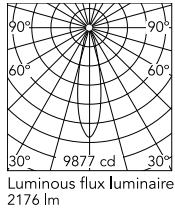

Physical

Colour	White
Trim	No
Orientation	Adjustable
Rotation (°)	360
Longitudinal tilting (°)	90
Spot diameter (mm)	86
Net weight (kg)	0.75
IP internal	20

Download

Mounting instructions [↓ PDF](#)

Photometric Files

h(m)	E(lx)	D(m)
1	9877	0.43
2	2469	0.86
3	1097	1.28
4	617	1.71
5	395	2.14

Photometric

Lighting type	Direct
Light distribution	Symmetric
CCT (K)	4000
CRI>	90
Beam angle C0-180 (°)	24
Beam angle C90-270 (°)	24
Extreme cut off	No
UGR _L	<10