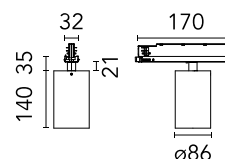

FLOS

09.7753.30C White

UT Spot Track Ø 86 GA

Designed by FLOS Architectural, UT S

Spotlight to be installed on 3-phase track with LED light source. 220-240V, 50-60Hz power supply integrated. 30 versions come with the track adapter, the arm and the rear of the head in black.

Are you a professional and your project needs consulting and support?

[BOOK AN APPOINTMENT](#)

Main specifications

Mounting	Track
Environments	Indoor dry location
Light source type	LED
Light sources included	Yes
LED type	LED array
Number of lamps	1
Power (W)	27.8
System power (W)	32.3
Source flux (lm)	3506
Lumen Output (lm)	2176

Physical

Colour	White
Trim	No
Orientation	Adjustable
Rotation (°)	360
Longitudinal tilting (°)	90
Spot diameter (mm)	86
Net weight (kg)	0.75
IP internal	20

Download

Mounting instructions [↓ PDF](#)

Photometric Files

h(m)	E(lx)	D(m)
1	9877	0.43
2	2469	0.86
3	1097	1.28
4	617	1.71
5	395	2.14

Photometric

Lighting type	Direct
Light distribution	Symmetric
CCT (K)	4000
CRI>	90
Beam angle C0-180 (°)	24
Beam angle C90-270 (°)	24
Extreme cut off	No
UGR _L	<10