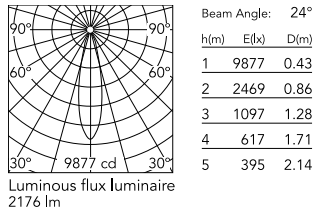

### Physical

Colour	Black
Trim	No
Orientation	Adjustable
Rotation (°)	360
Longitudinal tilting (°)	90
Spot diameter (mm)	86
Net weight (kg)	0.75
IP internal	20

### Technical Drawings

2D [↓ ZIP](#)

3D [↓ ZIP](#)

## Schematic light drawing