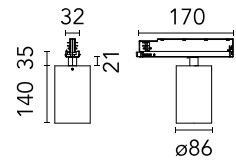

FLOS

09.7753.14C Black

UT Spot Track Ø 86 GA

Designed by FLOS Architectural, UT S

Spotlight to be installed on 3-phase track with LED light source. 220-240V, 50-60Hz power supply integrated.

Are you a professional and your project needs consulting and support?

[BOOK AN APPOINTMENT](#)

Main specifications

Mounting	Track
Environments	Indoor dry location
Light source type	LED
Light sources included	Yes
LED type	LED array
Number of lamps	1
Power (W)	27.8
System power (W)	32.3
Source flux (lm)	3506
Lumen Output (lm)	2176

Physical

Colour	Black
Trim	No
Orientation	Adjustable
Rotation (°)	360
Longitudinal tilting (°)	90
Spot diameter (mm)	86
Net weight (kg)	0.75
IP internal	20

Download

Mounting instructions [↓ PDF](#)

Photometric Files

LDT / IES [↓ ZIP](#)

Technical Drawings

2D [↓ ZIP](#)

3D [↓ ZIP](#)

Ecodesign and Energy Labelling

Replaceable (LED only) light source by a professional

Replaceable control gear by a professional