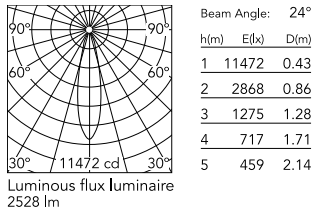

### Physical

Colour	Black
Trim	No
Orientation	Adjustable
Rotation (°)	360
Longitudinal tilting (°)	90
Spot diameter (mm)	86
Net weight (kg)	0.75
IP internal	20
IP external	20

### Photometric Files

LDT / IES [↓ ZIP](#)

### Technical Drawings

2D [↓ ZIP](#)

3D [↓ ZIP](#)

## Schematic light drawing