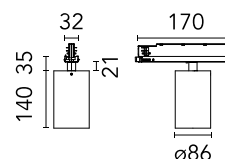

FLOS

09.7751.30C White

UT Spot Track Ø 86 GA

Designed by FLOS Architectural, UT S

Spotlight to be installed on 3-phase track with LED light source. 220-240V, 50-60Hz power supply integrated. 30 versions come with the track adapter, the arm and the rear of the head in black.

Are you a professional and your project needs consulting and support?

[BOOK AN APPOINTMENT](#)

Main specifications

Mounting	Track
Environments	Indoor dry location
Light source type	LED
Light sources included	Yes
LED type	LED array
Number of lamps	1
Power (W)	27.8
System power (W)	32.3
Source flux (lm)	3506
Lumen Output (lm)	2281

Physical

Colour	White
Trim	No
Orientation	Adjustable
Rotation (°)	360
Longitudinal tilting (°)	90
Spot diameter (mm)	86
Net weight (kg)	0.75
IP internal	20

Download

Mounting instructions [↓ PDF](#)

Photometric Files