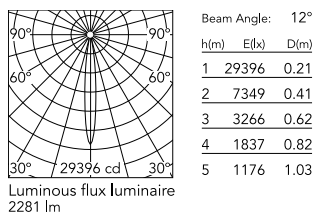

Physical

Colour	White
Trim	No
Orientation	Adjustable
Rotation (°)	360
Longitudinal tilting (°)	90
Spot diameter (mm)	86
Net weight (kg)	0.75
IP internal	20

Download

Mounting instructions [↓ PDF](#)

Photometric Files

Photometric

Lighting type	Direct
Light distribution	Symmetric
CCT (K)	4000
CRI>	90
Beam angle C0-180 (°)	12
Beam angle C90-270 (°)	12
Extreme cut off	No
UGR _L	<10

Electrical

Insulation class	II
Frequency (Hz)	50/60
Main voltage (Vac)	220-240
Power supply	Integrated
Dimmable	No
Power supply type	Non Dimmable
Dimming interface	Not Dimmable