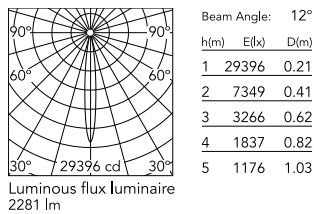

### Physical

Colour	Black
Trim	No
Orientation	Adjustable
Rotation (°)	360
Longitudinal tilting (°)	90
Spot diameter (mm)	86
Net weight (kg)	0.75
IP internal	20

### Technical Drawings

2D [↓ ZIP](#)

3D [↓ ZIP](#)

## Schematic light drawing