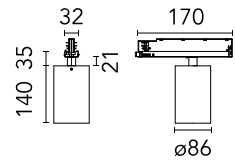

FLOS

09.7751.14C Black

UT Spot Track Ø 86 GA

Designed by FLOS Architectural, UT S

Spotlight to be installed on 3-phase track with LED light source. 220-240V, 50-60Hz power supply integrated.

Are you a professional and your project needs consulting and support?

[BOOK AN APPOINTMENT](#)

Main specifications

Mounting	Track
Environments	Indoor dry location
Light source type	LED
Light sources included	Yes
LED type	LED array
Number of lamps	1
Power (W)	27.8
System power (W)	32.3
Source flux (lm)	3506
Lumen Output (lm)	2281

Physical

Colour	Black
Trim	No
Orientation	Adjustable
Rotation (°)	360
Longitudinal tilting (°)	90
Spot diameter (mm)	86
Net weight (kg)	0.75
IP internal	20

Download

Mounting instructions [↓ PDF](#)

Photometric Files

LDT / IES [↓ ZIP](#)

Technical Drawings

2D [↓ ZIP](#)

3D [↓ ZIP](#)

Ecodesign and Energy Labelling

Replaceable (LED only) light source by a professional

Replaceable control gear by a professional