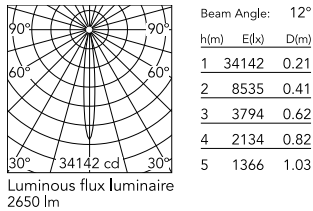

Physical

Colour	White
Trim	No
Orientation	Adjustable
Rotation (°)	360
Longitudinal tilting (°)	90
Spot diameter (mm)	86
Net weight (kg)	0.75
IP internal	20
IP external	20

Download

Mounting instructions [↓ PDF](#)

Photometric Files

LDT / IES [↓ ZIP](#)

Technical Drawings

2D [↓ ZIP](#)

3D [↓ ZIP](#)

Schematic light drawing

Photometric

Lighting type	Direct
Light distribution	Symmetric
CCT (K)	3000
CRI>	80
Beam angle C0-180 (°)	12
Beam angle C90-270 (°)	12
Extreme cut off	No
UGR _L	<10