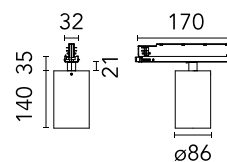

FLOS

09.7750.30B White

UT Spot Track Ø 86 GA

Designed by FLOS Architectural, UT S

Spotlight to be installed on 3-phase track with LED light source. 220-240V, 50-60Hz power supply integrated. .30 versions come with the track adapter, the arm and the rear of the head in black.

Are you a professional and your project needs consulting and support?

[BOOK AN APPOINTMENT](#)

Main specifications

Mounting	Track
Environments	Indoor dry location
Light source type	LED
Light sources included	Yes
LED type	LED array
Number of lamps	1
Power (W)	33
System power (W)	33
Source flux (lm)	3959
Lumen Output (lm)	2650

Physical

Colour	White
Trim	No
Orientation	Adjustable
Rotation (°)	360
Longitudinal tilting (°)	90
Spot diameter (mm)	86
Net weight (kg)	0.75
IP internal	20
IP external	20

Download

Mounting instructions [↓ PDF](#)

Photometric Files

LDT / IES [↓ ZIP](#)

Technical Drawings

2D [↓ ZIP](#)

3D [↓ ZIP](#)

Schematic light drawing

Photometric

Lighting type	Direct
Light distribution	Symmetric
CCT (K)	3000
CRI>	80
Beam angle C0-180 (°)	12
Beam angle C90-270 (°)	12
Extreme cut off	No
UGR _L	<10