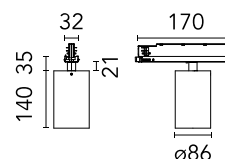

BOOK AN APPOINTMENT

Main specifications

Mounting	Track
Environments	Indoor dry location
Light source type	LED
Light sources included	Yes
LED type	LED array
Number of lamps	1
Power (W)	33
System power (W)	33
Source flux (lm)	3959
Lumen Output (lm)	2650

Physical

Colour	Black
Trim	No
Orientation	Adjustable
Rotation (°)	360
Longitudinal tilting (°)	90
Spot diameter (mm)	86
Net weight (kg)	0.75
IP internal	20
IP external	20

Download

Mounting instructions [↓ PDF](#)

Photometric Files

LDT / IES [↓ ZIP](#)

Technical Drawings

2D [↓ ZIP](#)

3D [↓ ZIP](#)

Schematic light drawing

Photometric

Lighting type	Direct
Light distribution	Symmetric
CCT (K)	3000
CRI>	80
Beam angle C0-180 (°)	12
Beam angle C90-270 (°)	12
Extreme cut off	No
UGR _L	<10