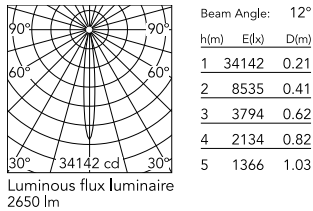

Physical

Colour	Black
Trim	No
Orientation	Adjustable
Rotation (°)	360
Longitudinal tilting (°)	90
Spot diameter (mm)	86
Net weight (kg)	0.75
IP internal	20
IP external	20

Download

Mounting instructions [↓ PDF](#)

Photometric Files

LDT / IES [↓ ZIP](#)

Technical Drawings

2D [↓ ZIP](#)

3D [↓ ZIP](#)

Schematic light drawing

Photometric

Lighting type	Direct
Light distribution	Symmetric
CCT (K)	3000
CRI>	80
Beam angle C0-180 (°)	12
Beam angle C90-270 (°)	12
Extreme cut off	No
UGR _L	<10