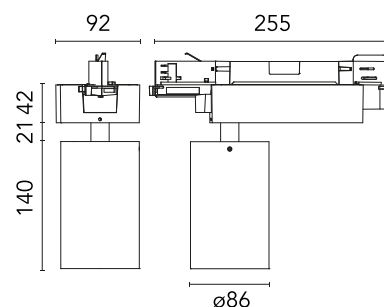

[BOOK AN APPOINTMENT](#)

Main specifications

Mounting	Track
Environments	Indoor dry location
Light source type	LED
Light sources included	Yes
LED type	LED array
Lamp category	LED
Number of lamps	1
Power (W)	27.8
System power (W)	32.1
Source flux (lm)	3506
Lumen Output (lm)	2176

Physical

Colour	White
Trim	No
Orientation	Adjustable
Rotation (°)	360
Longitudinal tilting (°)	90
Spot diameter (mm)	86
Net weight (kg)	0.74
IP internal	20

Download

[Mounting instructions](#) PDF

[Mounting instructions](#) PDF

Photometric Files

[LDT / IES](#) ZIP

Technical Drawings

[2D](#) ZIP

[3D](#) ZIP

Schematic light drawing

Beam Angle: 24°

h(m)	E(lx)	D(m)
1	9875	0.43
2	2469	0.86
3	1097	1.28
4	617	1.71
5	395	2.14

Luminous flux luminaire
2176 lm

Photometric

Lighting type	Direct
Light distribution	Symmetric
CCT (K)	4000
CRI>	90
Beam angle C0-180 (°)	24
Beam angle C90-270 (°)	24
Extreme cut off	No
UGR _L	<10

Electrical