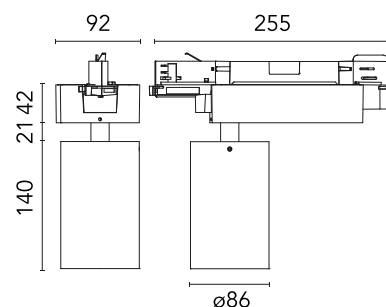

[BOOK AN APPOINTMENT](#)

Main specifications

Mounting	Track
Environments	Indoor dry location
Light source type	LED
Light sources included	Yes
LED type	LED array
Lamp category	LED
Number of lamps	1
Power (W)	27.8
System power (W)	32.1
Source flux (lm)	3225
Lumen Output (lm)	2190

Physical

Colour	Black
Trim	No
Orientation	Adjustable
Rotation (°)	360
Longitudinal tilting (°)	90
Spot diameter (mm)	86
Net weight (kg)	0.74
IP internal	20

Download

[Mounting instructions](#)  PDF

[Mounting instructions](#)  PDF

Photometric Files

[LDT / IES](#)  ZIP

Technical Drawings

[2D](#)  ZIP

[3D](#)  ZIP

Schematic light drawing

Beam Angle: 12°

h(m)	E(lx)	D(m)
1	28219	0.21
2	7055	0.41
3	3135	0.62
4	1764	0.82
5	1129	1.03