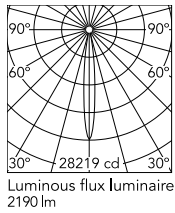

Physical

Colour	Black
Trim	No
Orientation	Adjustable
Rotation (°)	360
Longitudinal tilting (°)	90
Spot diameter (mm)	86
Net weight (kg)	0.74
IP internal	20

Download

[Mounting instructions](#)  PDF

[Mounting instructions](#)  PDF

Photometric Files

[LDT / IES](#)  ZIP

Technical Drawings

[2D](#)  ZIP

[3D](#)  ZIP

Schematic light drawing

Beam Angle: 12°

h(m)	E(lx)	D(m)
1	28219	0.21
2	7055	0.41
3	3135	0.62
4	1764	0.82
5	1129	1.03

Ecodesign and Energy

Labelling

Photometric

Lighting type	Direct
Light distribution	Symmetric
CCT (K)	3000
CRI>	90
Beam angle C0-180 (°)	12
Beam angle C90-270 (°)	12
Extreme cut off	No
UGR _L	<10

Electrical