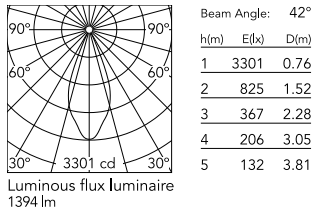

### Physical

Colour	White
Trim	No
Orientation	Adjustable
Rotation (°)	360
Longitudinal tilting (°)	90
Spot diameter (mm)	57
Net weight (kg)	0.57
IP internal	20

### Photometric Files

LDT / IES [↓ ZIP](#)

### Technical Drawings

2D [↓ ZIP](#)

3D [↓ ZIP](#)

## Schematic light drawing