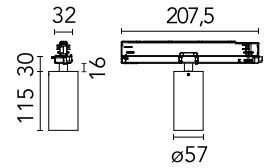

Spotlight to be installed on 3-phase track with LED light source. 220-240V, 50-60Hz power supply integrated. In the "All white" versions, the track adapter, the arm, the rear of the head and the head are white. Only the anti-glare ring is black.

Are you a professional and your project needs consulting and support?

BOOK AN APPOINTMENT