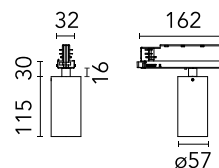

Main specifications

Mounting	Track
Environments	Indoor dry location
Light source type	LED
Light sources included	Yes
LED type	LED array
Lamp category	LED
Number of lamps	1
Power (W)	15.5
System power (W)	18.3
Source flux (lm)	1985
Lumen Output (lm)	1108

Physical

Colour	White
Trim	No
Orientation	Adjustable
Rotation (°)	360
Longitudinal tilting (°)	90
Spot diameter (mm)	57
Net weight (kg)	0.57
IP internal	20

Download

Mounting instructions [↓ PDF](#)

Photometric Files

LDT / IES [↓ ZIP](#)

Technical Drawings

2D [↓ ZIP](#)

3D [↓ ZIP](#)