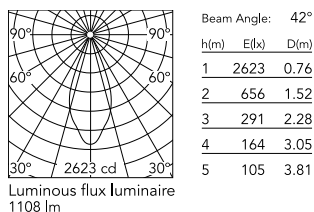

Physical

Colour	White
Trim	No
Orientation	Adjustable
Rotation (°)	360
Longitudinal tilting (°)	90
Spot diameter (mm)	57
Net weight (kg)	0.57
IP internal	20

Download

Mounting instructions [↓ PDF](#)

Photometric Files

Photometric

Lighting type	Direct
Light distribution	Symmetric
CCT (K)	3000
CRI>	90
Beam angle C0-180 (°)	42
Beam angle C90-270 (°)	42
Extreme cut off	No
UGR _L	<16

Electrical

Insulation class	II
Frequency (Hz)	50/60
Main voltage (Vac)	220-240
Power supply	Integrated
Dimmable	No
Power supply type	Non Dimmable
Dimming interface	Not Dimmable