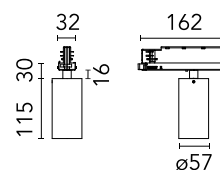

Main specifications

Mounting	Track
Environments	Indoor dry location
Light source type	LED
Light sources included	Yes
LED type	LED array
Lamp category	LED
Number of lamps	1
Power (W)	15.5
System power (W)	18.3
Source flux (lm)	1985
Lumen Output (lm)	997

Physical

Colour	White
Trim	No
Orientation	Adjustable
Rotation (°)	360
Longitudinal tilting (°)	90
Spot diameter (mm)	57
Net weight (kg)	0.57
IP internal	20

Download

Mounting instructions [↓ PDF](#)

Photometric Files

LDT / IES [↓ ZIP](#)

Technical Drawings

2D [↓ ZIP](#)

3D [↓ ZIP](#)