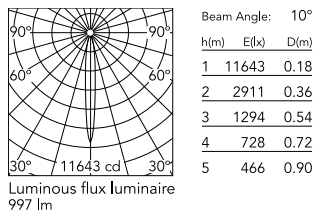

Physical

Colour	White
Trim	No
Orientation	Adjustable
Rotation (°)	360
Longitudinal tilting (°)	90
Spot diameter (mm)	57
Net weight (kg)	0.57
IP internal	20

Download

Mounting instructions [↓ PDF](#)

Photometric Files

Photometric

Lighting type	Direct
Light distribution	Symmetric
CCT (K)	3000
CRI>	90
Beam angle C0-180 (°)	10
Beam angle C90-270 (°)	10
Extreme cut off	No
UGR _L	<10

Electrical

Insulation class	II
Frequency (Hz)	50/60
Main voltage (Vac)	220-240
Power supply	Integrated
Dimmable	No
Power supply type	Non Dimmable
Dimming interface	Not Dimmable