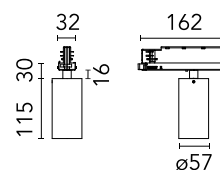

Main specifications

Mounting	Track
Environments	Indoor dry location
Light source type	LED
Light sources included	Yes
LED type	LED array
Lamp category	LED
Number of lamps	1
Power (W)	23.5
System power (W)	23.2
Source flux (lm)	2498
Lumen Output (lm)	1394

Physical

Colour	White
Trim	No
Orientation	Adjustable
Rotation (°)	360
Longitudinal tilting (°)	90
Spot diameter (mm)	57
Net weight (kg)	0.57
IP internal	20
IP external	20

Download

[Mounting instructions](#) PDF

[Item information](#) JPG

Photometric Files

[LDT / IES](#) ZIP

Technical Drawings

[2D](#) ZIP

[3D](#) ZIP

[Bim](#) ZIP