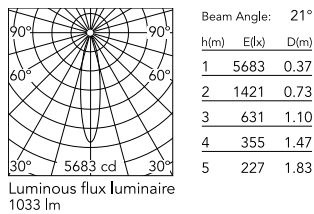

Physical

Colour	White
Trim	No
Orientation	Adjustable
Rotation (°)	360
Longitudinal tilting (°)	90
Spot diameter (mm)	57
Net weight (kg)	0.57
IP internal	20

Download

Mounting instructions [↓ PDF](#)

Photometric Files

Photometric

Lighting type	Direct
Light distribution	Symmetric
CCT (K)	4000
CRI>	90
Beam angle C0-180 (°)	21
Beam angle C90-270 (°)	21
Extreme cut off	No
UGR _L	<10

Electrical

Insulation class	II
Frequency (Hz)	50/60
Main voltage (Vac)	220-240
Power supply	Integrated
Dimmable	No
Power supply type	Non Dimmable
Dimming interface	Not Dimmable