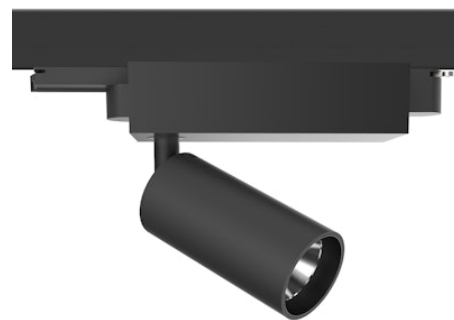

# FLOS

09.4444.14CDA Black

## UT Spot Track Ø 57 Dali Version UPGRADE

Designed by FLOS Architectural, 2017

Spotlight to be installed on 3-phase track. with LED light source. 220-240V, 50-60Hz power supply integrated.

Are you a professional and your project needs consulting and support?

### Physical

Colour	Black
Trim	No
Orientation	Adjustable
Rotation (°)	360
Longitudinal tilting (°)	90
Spot diameter (mm)	57
Net weight (kg)	0.57
IP internal	20