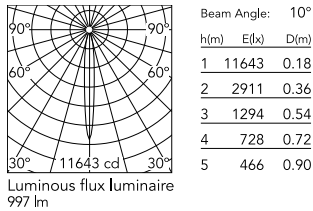

Physical

Colour	White
Trim	No
Orientation	Adjustable
Rotation (°)	360
Longitudinal tilting (°)	90
Spot diameter (mm)	57
Net weight (kg)	0.57
IP internal	20

Download

Mounting instructions [↓ PDF](#)

Mounting instructions [↓ PDF](#)

Photometric Files

LDT / IES [↓ ZIP](#)

Technical Drawings

2D [↓ ZIP](#)

3D [↓ ZIP](#)

Schematic light drawing

Photometric

Lighting type	Direct
Light distribution	Symmetric
CCT (K)	3000
CRI>	90
Beam angle C0-180 (°)	10
Beam angle C90-270 (°)	10
Extreme cut off	No
UGR _L	<10