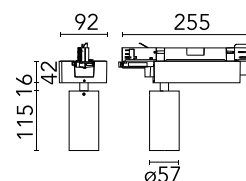

Spotlight to be installed on 3-phase track. with LED light source. 220-240V, 50-60Hz power supply integrated.

Are you a professional and your project needs consulting and support?

BOOK AN APPOINTMENT