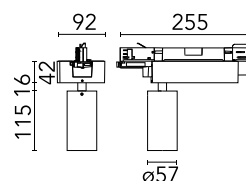

Main specifications

Mounting	Track
Environments	Indoor dry location
Light source type	LED
Light sources included	Yes
LED type	LED array
Lamp category	LED
Number of lamps	1
Power (W)	15.5
System power (W)	18.7
Source flux (lm)	1985.71
Lumen Output (lm)	997

Physical

Colour	Black
Trim	No
Orientation	Adjustable
Rotation (°)	360
Longitudinal tilting (°)	90
Spot diameter (mm)	57
Net weight (kg)	0.57
IP internal	20

Download

[Mounting instructions](#) PDF

[Mounting instructions](#) PDF

Photometric Files

[LDT / IES](#) ZIP

Technical Drawings

[2D](#) ZIP

[3D](#) ZIP