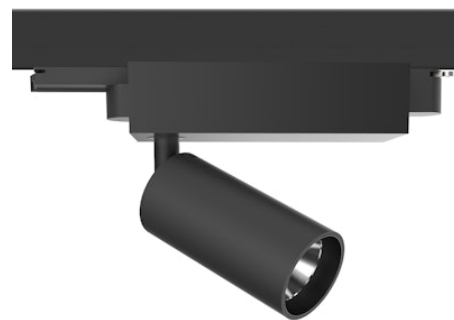

# FLOS

09.4443.14CDA Black

## UT Spot Track Ø 57 Dali Version UPGRADE

Designed by FLOS Architectural, 2017

Spotlight to be installed on 3-phase track. with LED light source. 220-240V, 50-60Hz power supply integrated.

Are you a professional and your project needs consulting and support?

### Physical

Colour	Black
Trim	No
Orientation	Adjustable
Rotation (°)	360
Longitudinal tilting (°)	90
Spot diameter (mm)	57
Net weight (kg)	0.57
IP internal	20