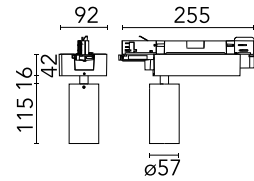

[BOOK AN APPOINTMENT](#)

Main specifications

Mounting	Track
Environments	Indoor dry location
Light source type	LED
Light sources included	Yes
LED type	LED array
Lamp category	LED
Number of lamps	1
Power (W)	23.2
System power (W)	23.2
Source flux (lm)	2498.52
Lumen Output (lm)	1394

Physical

Colour	Black
Trim	No
Orientation	Adjustable
Rotation (°)	360
Longitudinal tilting (°)	90
Spot diameter (mm)	57
Net weight (kg)	0.57
IP internal	20
IP external	20

Download

[Mounting instructions](#) ZIP