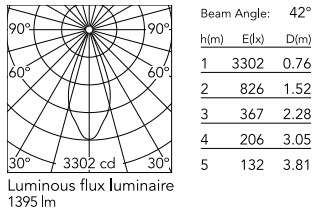

Physical

Colour	Black
Trim	No
Orientation	Adjustable
Rotation (°)	360
Longitudinal tilting (°)	90
Spot diameter (mm)	57
Net weight (kg)	0.57
IP internal	20
IP external	20

Download

Mounting instructions [ZIP](#)

Photometric Files

LDT / IES [ZIP](#)

Technical Drawings

2D [ZIP](#)

3D [ZIP](#)

[Bim](#) [ZIP](#)

Schematic light drawing

Photometric