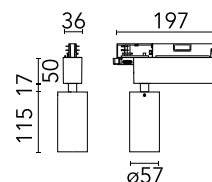

Main specifications

Mounting	Track
Environments	Indoor dry location
Light source type	LED
Light sources included	Yes
LED type	LED array
Lamp category	LED
Number of lamps	1
Power (W)	23.2
System power (W)	23.2
Source flux (lm)	2592
Lumen Output (lm)	1395

Physical

Colour	Black
Trim	No
Orientation	Adjustable
Rotation (°)	360
Longitudinal tilting (°)	90
Spot diameter (mm)	57
Net weight (kg)	0.57
IP internal	20
IP external	20

Download

Mounting instructions [ZIP](#)

Photometric Files

LDT / IES [ZIP](#)

Technical Drawings

2D [ZIP](#)

3D [ZIP](#)

[Bim](#) [ZIP](#)