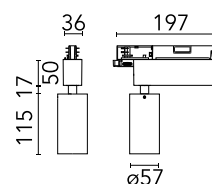

Main specifications

Mounting	Track
Environments	Indoor dry location
Light source type	LED
Light sources included	Yes
LED type	LED array
Lamp category	LED
Number of lamps	1
Power (W)	21.5
System power (W)	21.5
Source flux (lm)	2592
Lumen Output (lm)	1255

Physical

Colour	White
Trim	No
Orientation	Adjustable
Rotation (°)	360
Longitudinal tilting (°)	90
Spot diameter (mm)	57
Net weight (kg)	0.57
IP internal	20
IP external	20

Download

[Mounting instructions](#) ZIP

Photometric Files

[LDT / IES](#) ZIP

Technical Drawings

[2D](#) ZIP

[3D](#) ZIP

[Bim](#) ZIP