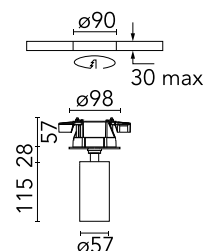

Main specifications

Mounting	Ceiling surface
Environments	Indoor dry location
Light source type	LED
Light sources included	Yes
LED type	LED array
Lamp category	LED
Number of lamps	1
Power (W)	15.5
System power (W)	18.7
Source flux (lm)	2179.6
Lumen Output (lm)	1216

Physical

Colour	Black
Trim	No
Orientation	Adjustable
Rotation (°)	360
Longitudinal tilting (°)	90
Spot diameter (mm)	57
Net weight (kg)	0.59
IP internal	20

Download

[Mounting instructions](#) PDF

[Mounting instructions](#) PDF

Photometric Files

[LDT / IES](#) ZIP

Technical Drawings

[2D](#) ZIP

[3D](#) ZIP