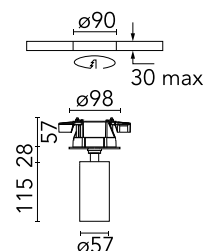

Main specifications

Mounting	Ceiling surface
Environments	Indoor dry location
Light source type	LED
Light sources included	Yes
LED type	LED array
Lamp category	LED
Number of lamps	1
Power (W)	23.2
System power (W)	23.2
Source flux (lm)	1985.71
Lumen Output (lm)	1108

Physical

Colour	White
Trim	No
Orientation	Adjustable
Rotation (°)	360
Longitudinal tilting (°)	90
Spot diameter (mm)	57
Net weight (kg)	0.59
IP internal	20
IP external	20

Download

[Mounting instructions](#) PDF

[Mounting instructions](#) PDF

Photometric Files

[LDT / IES](#) ZIP

Technical Drawings

[2D](#) ZIP

[3D](#) ZIP

[Bim](#) ZIP