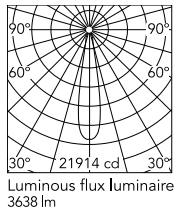

Physical

Colour	White/White
Orientation	Adjustable
Rotation (°)	360
Longitudinal tilting (°)	90
Spot diameter (mm)	75
Net weight (kg)	0.99
IP internal	20

Download

Mounting instructions [↓ PDF](#)

Photometric Files

LDT / IES [↓ ZIP](#)

Technical Drawings

2D [↓ ZIP](#)

3D [↓ ZIP](#)

Schematic light drawing

Beam Angle: 20°

h(m)	E(lx)	D(m)
1	21906	0.35
2	5477	0.70
3	2434	1.04
4	1369	1.39
5	876	1.74

Luminous flux luminaire
3638 lm