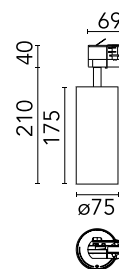

FLOS

09.7310.40A78 White/White

UT Pro 175 GA-69 On Board Dimmer All White

UPGRADE

Designed by FLOS Architectural, 2017

Spotlight to be installed in standard 3-phase track with LED light source. 120-270V power supply integrated. High performance reflector included. In the "All white" versions, the track adapter, the arm, the rear of the head and the head are white. Only the anti-glare ring is black.

Are you a professional and your project needs consulting and support?

BOOK AN APPOINTMENT

Main specifications

Mounting	Track
Environments	Indoor dry location
Light source type	LED
Light sources included	Yes
LED type	LED array
Lamp category	LED
Number of lamps	1
Power (W)	35.3
System power (W)	46.5
Source flux (lm)	4740
Lumen Output (lm)	3638

Physical

Colour	White/White
Orientation	Adjustable
Rotation (°)	360
Longitudinal tilting (°)	90
Spot diameter (mm)	75
Net weight (kg)	0.99
IP internal	20

Download

Mounting instructions [↓ PDF](#)

Photometric Files

LDT / IES [↓ ZIP](#)

Technical Drawings

2D [↓ ZIP](#)

3D [↓ ZIP](#)

Schematic light drawing

Beam Angle: 20°

h(m)	E(lx)	D(m)
1	21906	0.35
2	5477	0.70
3	2434	1.04
4	1369	1.39
5	876	1.74

Luminous flux luminaire
3638 lm