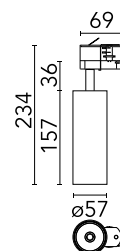

Are you a professional and your project needs consulting and support?

[BOOK AN APPOINTMENT](#)

Main specifications

Mounting	Track
Environments	Indoor dry location
Light source type	LED
Light sources included	Yes
LED type	LED array
Lamp category	LED
Number of lamps	1
System power (W)	20
Source flux (lm)	1984
Lumen Output (lm)	1496
Efficacy (lm/W)	96.07

Physical

Colour	White/White
Trim	No
Orientation	Adjustable
Rotation (°)	360
Longitudinal tilting (°)	90
Spot diameter (mm)	57
Net weight (kg)	0.59
IP internal	20

Download

[Mounting instructions](#) PDF

Photometric Files