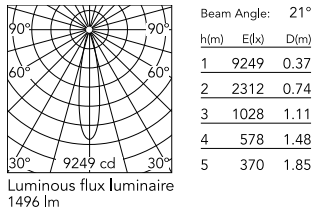

Physical

Colour	White/White
Trim	No
Orientation	Adjustable
Rotation (°)	360
Longitudinal tilting (°)	90
Spot diameter (mm)	57
Net weight (kg)	0.59
IP internal	20

Download

[Mounting instructions](#) PDF

Photometric Files

[LDT / IES](#) ZIP

Technical Drawings

[2D](#) ZIP

[3D](#) ZIP

Schematic light drawing

Photometric

Lighting type	Direct
Light distribution	Symmetric
CCT (K)	3000
CRI>	90
LED Life / Failure Ratio	L80B50 >50.000h (Tc=85°C)
Beam angle C0-180 (°)	21
Beam angle C90-270 (°)	21
Extreme cut off	No
UGR _L	<10