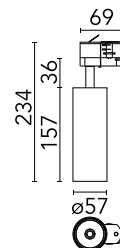

Are you a professional and your project needs consulting and support?

BOOK AN APPOINTMENT

Main specifications

Mounting	Track
Environments	Indoor dry location
Light source type	LED
Light sources included	Yes
LED type	LED array
Lamp category	LED
Number of lamps	1
System power (W)	20
Source flux (lm)	2145
Lumen Output (lm)	1396

Physical

Colour	White/White
Trim	No
Orientation	Adjustable
Rotation (°)	360
Longitudinal tilting (°)	90
Net weight (kg)	0.56
IP internal	20

Download

Mounting instructions [↓ PDF](#)

Photometric Files

LDT / IES [↓ ZIP](#)

Technical Drawings

2D [↓ ZIP](#)

3D [↓ ZIP](#)

Schematic light drawing

Photometric

Lighting type	Direct
Light distribution	Symmetric
CCT (K)	4000
CRI>	90
LED Life / Failure Ratio	L80B50 >50.000h (Tc=85°C)
Beam angle C0-180 (°)	36
Beam angle C90-270 (°)	36
Extreme cut off	No
UGR _L	<10