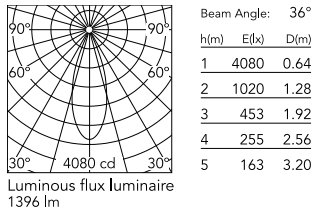

Physical

Colour	White/White
Trim	No
Orientation	Adjustable
Rotation (°)	360
Longitudinal tilting (°)	90
Net weight (kg)	0.56
IP internal	20

Download

Mounting instructions [↓ PDF](#)

Photometric Files

LDT / IES [↓ ZIP](#)

Technical Drawings

2D [↓ ZIP](#)

3D [↓ ZIP](#)

Schematic light drawing

Photometric

Lighting type	Direct
Light distribution	Symmetric
CCT (K)	4000
CRI>	90
LED Life / Failure Ratio	L80B50 >50.000h (Tc=85°C)
Beam angle C0-180 (°)	36
Beam angle C90-270 (°)	36
Extreme cut off	No
UGR _L	<10