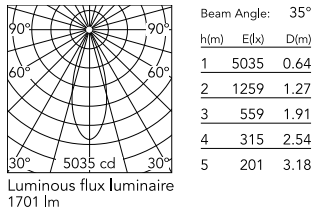

Physical

Colour	White/White
Trim	No
Orientation	Adjustable
Rotation (°)	360
Longitudinal tilting (°)	90
Net weight (kg)	0.56
IP internal	20

Download

Mounting instructions [↓ PDF](#)

Photometric Files

LDT / IES [↓ ZIP](#)

Technical Drawings

2D [↓ ZIP](#)

3D [↓ ZIP](#)

Schematic light drawing

Photometric

Lighting type	Direct
Light distribution	Symmetric
CCT (K)	3000
CRI>	80
LED Life / Failure Ratio	L80B50 >50.000h (Tc=85°C)
Beam angle C0-180 (°)	35
Beam angle C90-270 (°)	35
Extreme cut off	No
UGR _L	<10