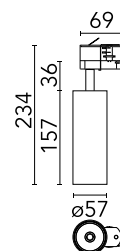

Are you a professional and your project needs consulting and support?

BOOK AN APPOINTMENT

Main specifications

Mounting	Track
Environments	Indoor dry location
Light source type	LED
Light sources included	Yes
LED type	LED array
Lamp category	LED
Number of lamps	1
System power (W)	20
Source flux (lm)	2294
Lumen Output (lm)	1701

Physical

Colour	White/White
Trim	No
Orientation	Adjustable
Rotation (°)	360
Longitudinal tilting (°)	90
Net weight (kg)	0.56
IP internal	20

Download

Mounting instructions [↓ PDF](#)

Photometric Files

LDT / IES [↓ ZIP](#)

Technical Drawings

2D [↓ ZIP](#)

3D [↓ ZIP](#)

Schematic light drawing

Photometric

Lighting type	Direct
Light distribution	Symmetric
CCT (K)	3000
CRI>	80
LED Life / Failure Ratio	L80B50 >50.000h (Tc=85°C)
Beam angle C0-180 (°)	35
Beam angle C90-270 (°)	35
Extreme cut off	No
UGR _L	<10