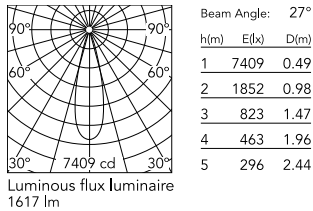

Physical

Colour	White/White
Trim	No
Orientation	Adjustable
Rotation (°)	360
Longitudinal tilting (°)	90
Spot diameter (mm)	57
Net weight (kg)	0.56
IP internal	20

Download

[Mounting instructions](#) PDF

Photometric Files

[LDT / IES](#) ZIP

Technical Drawings

[2D](#) ZIP

[3D](#) ZIP

Schematic light drawing

Photometric

Lighting type	Direct
Light distribution	Symmetric
CCT (K)	4000
CRI>	90
LED Life / Failure Ratio	L80B50 >50.000h (Tc=85°C)
Beam angle C0-180 (°)	27
Beam angle C90-270 (°)	27
Extreme cut off	No
UGR _L	<10