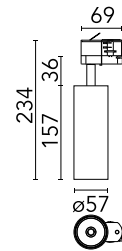

Are you a professional and your project needs consulting and support?

[BOOK AN APPOINTMENT](#)

Main specifications

Mounting	Track
Environments	Indoor dry location
Light source type	LED
Light sources included	Yes
LED type	LED array
Lamp category	LED
Number of lamps	1
System power (W)	20
Source flux (lm)	2145
Lumen Output (lm)	1617

Physical

Colour	White/White
Trim	No
Orientation	Adjustable
Rotation (°)	360
Longitudinal tilting (°)	90
Spot diameter (mm)	57
Net weight (kg)	0.56
IP internal	20

Download

[Mounting instructions](#) PDF

Photometric Files

[LDT / IES](#) ZIP

Technical Drawings

[2D](#) ZIP

[3D](#) ZIP

Schematic light drawing

Photometric

Lighting type	Direct
Light distribution	Symmetric
CCT (K)	4000
CRI>	90
LED Life / Failure Ratio	L80B50 >50.000h (Tc=85°C)
Beam angle C0-180 (°)	27
Beam angle C90-270 (°)	27
Extreme cut off	No
UGR _L	<10