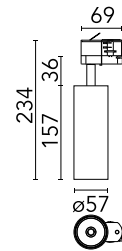

Spotlight to be installed in standard 3-phase track with LED light source. 120-270V power supply integrated. High performance reflector included. In the "All white" versions, the track adapter, the arm, the rear of the head and the head are white. Only the anti-glare ring is black.