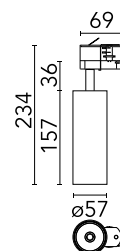

Are you a professional and your project needs consulting and support?

[BOOK AN APPOINTMENT](#)

Main specifications

Mounting	Track
Environments	Indoor dry location
Light source type	LED
Light sources included	Yes
LED type	LED array
Lamp category	LED
Number of lamps	1
System power (W)	20
Source flux (lm)	2145
Lumen Output (lm)	1617
Efficacy (lm/W)	88.51

Physical

Colour	White/White
Trim	No
Orientation	Adjustable
Rotation (°)	360
Longitudinal tilting (°)	90
Spot diameter (mm)	57
Net weight (kg)	0.59
IP internal	20

Download

[Mounting instructions](#) PDF

Photometric Files