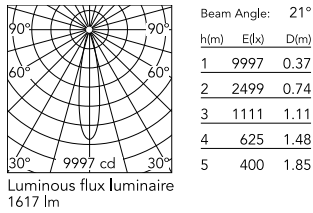

Physical

Colour	White/White
Trim	No
Orientation	Adjustable
Rotation (°)	360
Longitudinal tilting (°)	90
Spot diameter (mm)	57
Net weight (kg)	0.59
IP internal	20

Download

[Mounting instructions](#) PDF

Photometric Files

[LDT / IES](#) ZIP

Technical Drawings

[2D](#) ZIP

[3D](#) ZIP

Schematic light drawing

Photometric

Lighting type	Direct
Light distribution	Symmetric
CCT (K)	4000
CRI>	90
LED Life / Failure Ratio	L80B50 >50.000h (Tc=85°C)
Beam angle C0-180 (°)	21
Beam angle C90-270 (°)	21
Extreme cut off	No
UGR _L	<10