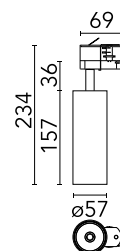

Are you a professional and your project needs consulting and support?

[BOOK AN APPOINTMENT](#)

Main specifications

Mounting	Track
Environments	Indoor dry location
Light source type	LED
Light sources included	Yes
LED type	LED array
Lamp category	LED
Number of lamps	1
System power (W)	20
Source flux (lm)	2294
Lumen Output (lm)	2031
Efficacy (lm/W)	112.74

Physical

Colour	White/White
Trim	No
Orientation	Adjustable
Rotation (°)	360
Longitudinal tilting (°)	90
Spot diameter (mm)	57
Net weight (kg)	0.59
IP internal	20

Download

[Mounting instructions](#)  PDF

Photometric Files