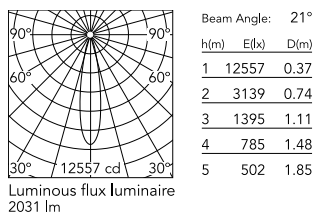

Physical

Colour	White/White
Trim	No
Orientation	Adjustable
Rotation (°)	360
Longitudinal tilting (°)	90
Spot diameter (mm)	57
Net weight (kg)	0.59
IP internal	20

Download

[Mounting instructions](#)  PDF

Photometric Files

[LDT / IES](#)  ZIP

Technical Drawings

[2D](#)  ZIP

[3D](#)  ZIP

Schematic light drawing

Photometric

Lighting type	Direct
Light distribution	Symmetric
CCT (K)	3000
CRI>	80
LED Life / Failure Ratio	L80B50 >50.000h (Tc=85°C)
Beam angle C0-180 (°)	21
Beam angle C90-270 (°)	21
Extreme cut off	No
UGR _L	<10