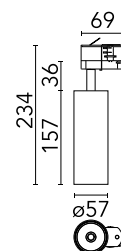

Are you a professional and your project needs consulting and support?

BOOK AN APPOINTMENT

Main specifications

Mounting	Track
Environments	Indoor dry location
Light source type	LED
Light sources included	Yes
LED type	LED array
Lamp category	LED
Number of lamps	1
System power (W)	20
Source flux (lm)	1984
Lumen Output (lm)	1291

Physical

Colour	White
Trim	No
Orientation	Adjustable
Rotation (°)	360
Longitudinal tilting (°)	90
Net weight (kg)	0.56
IP internal	20

Download

Mounting instructions [↓ PDF](#)

Photometric Files

LDT / IES [↓ ZIP](#)

Technical Drawings

2D [↓ ZIP](#)

3D [↓ ZIP](#)

Schematic light drawing

Beam Angle: 36°

h(m)	E(lx)	D(m)
1	3773	0.64
2	943	1.28
3	419	1.92
4	236	2.56
5	151	3.20

3773 cd
Luminous flux luminaire
1291 lm

Photometric