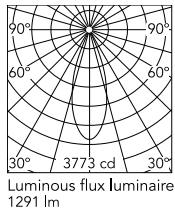

Physical

Colour	White
Trim	No
Orientation	Adjustable
Rotation (°)	360
Longitudinal tilting (°)	90
Net weight (kg)	0.56
IP internal	20

Download

Mounting instructions [↓ PDF](#)

Photometric Files

LDT / IES [↓ ZIP](#)

Technical Drawings

2D [↓ ZIP](#)

3D [↓ ZIP](#)

Schematic light drawing

Beam Angle: 36°

h(m)	E(lx)	D(m)
1	3773	0.64
2	943	1.28
3	419	1.92
4	236	2.56
5	151	3.20

3773 cd
Luminous flux luminaire
1291 lm

Photometric

Lighting type	Direct
Light distribution	Symmetric
CCT (K)	3000
CRI>	90
LED Life / Failure Ratio	L80B50 >50.000h (Tc=85°C)
Beam angle C0-180 (°)	36
Beam angle C90-270 (°)	36
Extreme cut off	No
UGR _L	<10