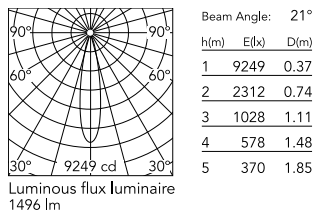

Schematic light drawing

Photometric

Lighting type	Direct
Light distribution	Symmetric
CCT (K)	3000
CRI>	90
LED Life / Failure Ratio	L80B50 >50.000h (Tc=85°C)
Beam angle C0-180 (°)	21
Beam angle C90-270 (°)	21
Extreme cut off	No
UGR_L	<10

Electrical

Insulation class	II
Frequency (Hz)	50/60
Main voltage (Vac)	120-277
LED current (mA)	470
Power supply	Integrated
Dimmable	Yes
Power supply type	Dimmer on board
Dimming range (%)	10-100
Dimming interface	Dimmer Integrated