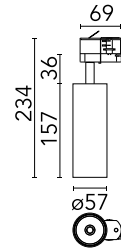

Are you a professional and your project needs consulting and support?

[BOOK AN APPOINTMENT](#)

Main specifications

Mounting	Track
Environments	Indoor dry location
Light source type	LED
Light sources included	Yes
LED type	LED array
Lamp category	LED
Number of lamps	1
System power (W)	20
Source flux (lm)	2145
Lumen Output (lm)	1396

Physical

Colour	White
Trim	No
Orientation	Adjustable
Rotation (°)	360
Longitudinal tilting (°)	90
Net weight (kg)	0.56
IP internal	20

Download

[Mounting instructions](#) PDF

Photometric Files

[LDT / IES](#) ZIP

Technical Drawings

[2D](#) ZIP

[3D](#) ZIP

Schematic light drawing

Photometric

Lighting type	Direct
Light distribution	Symmetric
CCT (K)	4000
CRI>	90
LED Life / Failure Ratio	L80B50 >50.000h (Tc=85°C)
Beam angle C0-180 (°)	36
Beam angle C90-270 (°)	36
Extreme cut off	No
UGR _L	<10