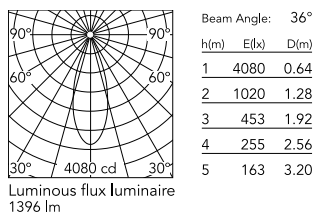

Physical

Colour	White
Trim	No
Orientation	Adjustable
Rotation (°)	360
Longitudinal tilting (°)	90
Net weight (kg)	0.56
IP internal	20

Download

[Mounting instructions](#) PDF

Photometric Files

[LDT / IES](#) ZIP

Technical Drawings

[2D](#) ZIP

[3D](#) ZIP

Schematic light drawing

Photometric

Lighting type	Direct
Light distribution	Symmetric
CCT (K)	4000
CRI>	90
LED Life / Failure Ratio	L80B50 >50.000h (Tc=85°C)
Beam angle C0-180 (°)	36
Beam angle C90-270 (°)	36
Extreme cut off	No
UGR _L	<10