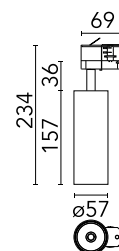

Spotlight to be installed in standard 3-phase track with LED light source. 120-270V power supply integrated. High performance reflector included.

Are you a professional and your project needs consulting and support?

BOOK AN APPOINTMENT