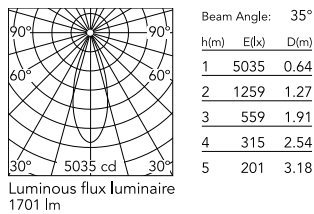

Physical

Colour	White
Trim	No
Orientation	Adjustable
Rotation (°)	360
Longitudinal tilting (°)	90
Net weight (kg)	0.56
IP internal	20

Download

Mounting instructions [↓ PDF](#)

Photometric Files

LDT / IES [↓ ZIP](#)

Technical Drawings

2D [↓ ZIP](#)

3D [↓ ZIP](#)

Schematic light drawing

Photometric

Lighting type	Direct
Light distribution	Symmetric
CCT (K)	3000
CRI>	80
LED Life / Failure Ratio	L80B50 >50.000h (Tc=85°C)
Beam angle C0-180 (°)	35
Beam angle C90-270 (°)	35
Extreme cut off	No
UGR _L	<10