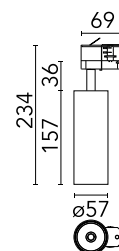

Are you a professional and your project needs consulting and support?

BOOK AN APPOINTMENT

Main specifications

Mounting	Track
Environments	Indoor dry location
Light source type	LED
Light sources included	Yes
LED type	LED array
Lamp category	LED
Number of lamps	1
System power (W)	20
Source flux (lm)	2294
Lumen Output (lm)	1701

Physical

Colour	White
Trim	No
Orientation	Adjustable
Rotation (°)	360
Longitudinal tilting (°)	90
Net weight (kg)	0.56
IP internal	20

Download

Mounting instructions [↓ PDF](#)

Photometric Files

LDT / IES [↓ ZIP](#)

Technical Drawings

2D [↓ ZIP](#)

3D [↓ ZIP](#)

Schematic light drawing

Photometric

Lighting type	Direct
Light distribution	Symmetric
CCT (K)	3000
CRI>	80
LED Life / Failure Ratio	L80B50 >50.000h (Tc=85°C)
Beam angle C0-180 (°)	35
Beam angle C90-270 (°)	35
Extreme cut off	No
UGR _L	<10