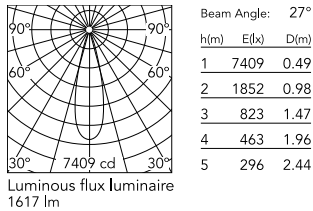

Physical

Colour	White
Trim	No
Orientation	Adjustable
Rotation (°)	360
Longitudinal tilting (°)	90
Spot diameter (mm)	57
Net weight (kg)	0.56
IP internal	20

Download

[Mounting instructions](#)  PDF

Photometric Files

[LDT / IES](#)  ZIP

Technical Drawings

[2D](#)  ZIP

[3D](#)  ZIP

Schematic light drawing

Photometric

Lighting type	Direct
Light distribution	Symmetric
CCT (K)	4000
CRI>	90
LED Life / Failure Ratio	L80B50 >50.000h (Tc=85°C)
Beam angle C0-180 (°)	27
Beam angle C90-270 (°)	27
Extreme cut off	No
UGR _L	<10