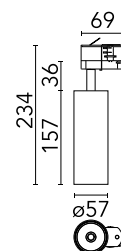

Are you a professional and your project needs consulting and support?

[BOOK AN APPOINTMENT](#)

Main specifications

Mounting	Track
Environments	Indoor dry location
Light source type	LED
Light sources included	Yes
LED type	LED array
Lamp category	LED
Number of lamps	1
System power (W)	20
Source flux (lm)	2145
Lumen Output (lm)	1617

Physical

Colour	White
Trim	No
Orientation	Adjustable
Rotation (°)	360
Longitudinal tilting (°)	90
Spot diameter (mm)	57
Net weight (kg)	0.56
IP internal	20

Download

[Mounting instructions](#)  PDF

Photometric Files