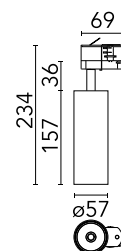

Spotlight to be installed in standard 3-phase track with LED light source. 120-270V power supply integrated. High performance reflector included. .40 versions come with the track adapter, the arm and the rear of the head in black.

Are you a professional and your project needs consulting and support?

[BOOK AN APPOINTMENT](#)