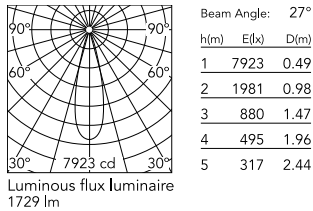

### Physical

Colour	White
Trim	No
Orientation	Adjustable
Rotation (°)	360
Longitudinal tilting (°)	90
Spot diameter (mm)	57
Net weight (kg)	0.56
IP internal	20

### Photometric Files

LDT / IES [↓ ZIP](#)

### Technical Drawings

2D [↓ ZIP](#)

3D [↓ ZIP](#)

## Schematic light drawing