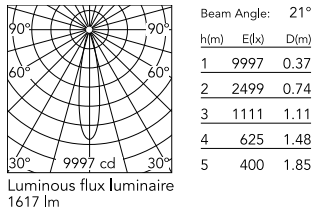

Physical

Colour	White
Trim	No
Orientation	Adjustable
Rotation (°)	360
Longitudinal tilting (°)	90
Spot diameter (mm)	57
Net weight (kg)	0.59
IP internal	20

Download

[Mounting instructions](#)  PDF

Photometric Files

[LDT / IES](#)  ZIP

Technical Drawings

[2D](#)  ZIP

[3D](#)  ZIP

Schematic light drawing

Photometric

Lighting type	Direct
Light distribution	Symmetric
CCT (K)	4000
CRI>	90
LED Life / Failure Ratio	L80B50 >50.000h (Tc=85°C)
Beam angle C0-180 (°)	21
Beam angle C90-270 (°)	21
Extreme cut off	No
UGR _L	<10