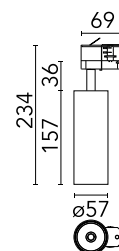

Are you a professional and your project needs consulting and support?

[BOOK AN APPOINTMENT](#)

Main specifications

Mounting	Track
Environments	Indoor dry location
Light source type	LED
Light sources included	Yes
LED type	LED array
Lamp category	LED
Number of lamps	1
System power (W)	20
Source flux (lm)	2145
Lumen Output (lm)	1617
Efficacy (lm/W)	88.51

Physical

Colour	White
Trim	No
Orientation	Adjustable
Rotation (°)	360
Longitudinal tilting (°)	90
Spot diameter (mm)	57
Net weight (kg)	0.59
IP internal	20

Download

[Mounting instructions](#)  PDF

Photometric Files

[LDT / IES](#)  ZIP

Technical Drawings

[2D](#)  ZIP

[3D](#)  ZIP

Schematic light drawing

Photometric

Lighting type	Direct
Light distribution	Symmetric
CCT (K)	4000
CRI>	90
LED Life / Failure Ratio	L80B50 >50.000h (Tc=85°C)
Beam angle C0-180 (°)	21
Beam angle C90-270 (°)	21
Extreme cut off	No
UGR _L	<10