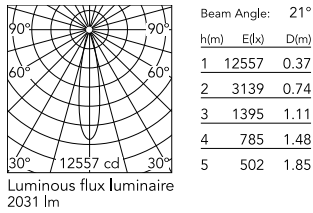

Physical

Colour	White
Trim	No
Orientation	Adjustable
Rotation (°)	360
Longitudinal tilting (°)	90
Spot diameter (mm)	57
Net weight (kg)	0.59
IP internal	20

Download

Mounting instructions [↓ PDF](#)

Photometric Files

LDT / IES [↓ ZIP](#)

Technical Drawings

2D [↓ ZIP](#)

3D [↓ ZIP](#)

Schematic light drawing

Photometric

Lighting type	Direct
Light distribution	Symmetric
CCT (K)	3000
CRI>	80
LED Life / Failure Ratio	L80B50 >50.000h (Tc=85°C)
Beam angle C0-180 (°)	21
Beam angle C90-270 (°)	21
Extreme cut off	No
UGR _L	<10