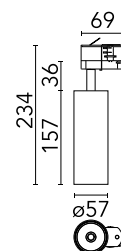

Are you a professional and your project needs consulting and support?

[BOOK AN APPOINTMENT](#)

Main specifications

Mounting	Track
Environments	Indoor dry location
Light source type	LED
Light sources included	Yes
LED type	LED array
Lamp category	LED
Number of lamps	1
System power (W)	20
Source flux (lm)	2294
Lumen Output (lm)	2031
Efficacy (lm/W)	112.74

Physical

Colour	White
Trim	No
Orientation	Adjustable
Rotation (°)	360
Longitudinal tilting (°)	90
Spot diameter (mm)	57
Net weight (kg)	0.59
IP internal	20

Download

Mounting instructions [↓ PDF](#)

Photometric Files