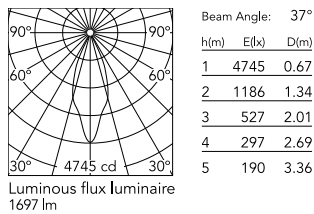

Physical

| | |
|--------------------------|------------|
| Colour | White |
| Trim | No |
| Orientation | Adjustable |
| Rotation (°) | 360 |
| Longitudinal tilting (°) | 90 |
| Net weight (kg) | 0.94 |
| IP internal | 20 |

Photometric

| | |
|------------------------|-----------|
| Light distribution | Symmetric |
| CCT (K) | 3000 |
| CRI> | 90 |
| Beam angle C0-180 (°) | 37 |
| Beam angle C90-270 (°) | 37 |
| Extreme cut off | No |
| UGR _L | <10 |