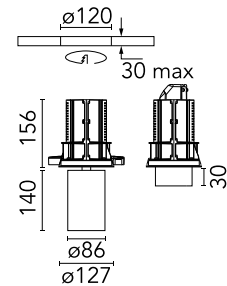

FLOS

09.4915.30C White

UT Downlight Trim Ø 86 Non Dimmable

Designed by FLOS Architectural, 2017

Recessed luminaire with LED light source. 220-240V, 50-60Hz remote power supply included.

Are you a professional and your project needs consulting and support?

Physical

| | |
|--------------------------|------------|
| Colour | White |
| Trim | No |
| Orientation | Adjustable |
| Rotation (°) | 360 |
| Longitudinal tilting (°) | 90 |
| Net weight (kg) | 0.94 |
| IP internal | 20 |