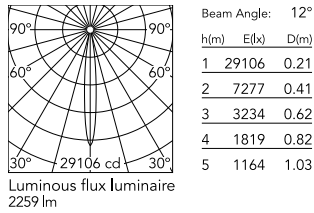

Physical

Colour	Black
Trim	No
Orientation	Adjustable
Rotation (°)	360
Longitudinal tilting (°)	90
Recessed depth (mm)	176
Net weight (kg)	0.94
IP internal	20
IP external	20

Download

[Mounting instructions](#)  PDF

Photometric Files

[LDT / IES](#)  ZIP

Technical Drawings

[2D](#)  ZIP

[3D](#)  ZIP

[Bim](#)  ZIP

Schematic light drawing

Photometric