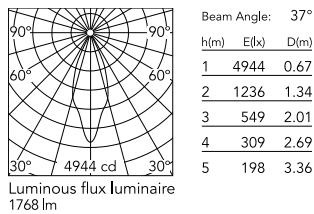

Schematic light drawing

Photometric

Lighting type	Direct
Light distribution	Symmetric
CCT (K)	4000
CRI>	90
Beam angle C0-180 (°)	37
Beam angle C90-270 (°)	37
Extreme cut off	No
UGR_L	<10

Electrical

Insulation class	II
Frequency (Hz)	50/60
Main voltage (Vac)	220-240
Power supply	Remote included
Dimmable	Yes
Power supply type	Dimmable DALI 2
Dimming interface	Remote Dimmable (Dimmer Not Included)

Notes

Screening crosspiece, lenses and honeycomb directly installable on the head of the luminaire without needing any fastening accessory. Installation compatible with honeycomb + lense at the same time.