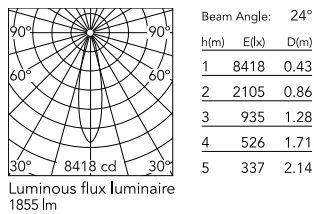

### Physical

Colour	White
Trim	Yes
Orientation	Adjustable
Rotation (°)	360
Longitudinal tilting (°)	90
Net weight (kg)	0.74
IP internal	20

### Technical Drawings

2D [↓ ZIP](#)

3D [↓ ZIP](#)

## Schematic light drawing