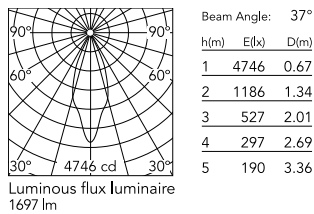

Physical

Colour	Black
Trim	Yes
Orientation	Adjustable
Rotation (°)	360
Longitudinal tilting (°)	90
Spot diameter (mm)	86
Net weight (kg)	0.74
IP internal	20

Download

Mounting instructions [↓ PDF](#)

Photometric Files

Photometric

Lighting type	Direct
Light distribution	Symmetric
CCT (K)	3000
CRI>	90
Beam angle C0-180 (°)	37
Beam angle C90-270 (°)	37
Extreme cut off	No
UGR _L	<10

Electrical

Insulation class	II
Frequency (Hz)	50/60
Main voltage (Vac)	220-240
Power supply	Remote included
Dimmable	Yes
Power supply type	Dimmable DALI 2
Dimming interface	Remote Dimmable (Dimmer Not Included)