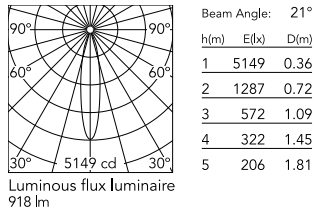

Physical

Colour	White
Trim	No
Orientation	Adjustable
Rotation (°)	360
Longitudinal tilting (°)	90
Net weight (kg)	0.73
IP internal	20

Download

Mounting instructions [↓ PDF](#)

Photometric Files

LDT / IES [↓ ZIP](#)

Technical Drawings

2D [↓ ZIP](#)

3D [↓ ZIP](#)

Schematic light drawing

Photometric

Light distribution	Symmetric
CCT (K)	4000
CRI>	90
Beam angle C0-180 (°)	21
Beam angle C90-270 (°)	21
Extreme cut off	No
UGR _L	<10