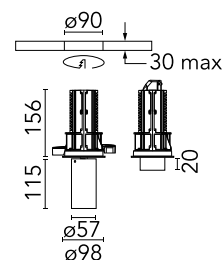

BOOK AN APPOINTMENT

Main specifications

Mounting	Ceiling recessed
Environments	Indoor dry location
Light source type	LED
Light sources included	Yes
LED type	LED array
Lamp category	LED
Number of lamps	1
Power (W)	11.7
System power (W)	14.1
Source flux (lm)	1879.26
Lumen Output (lm)	918

Physical

Colour	White
Trim	No
Orientation	Adjustable
Rotation (°)	360
Longitudinal tilting (°)	90
Net weight (kg)	0.73
IP internal	20

Download

Mounting instructions [↓ PDF](#)

Photometric Files

LDT / IES [↓ ZIP](#)

Technical Drawings

2D [↓ ZIP](#)

3D [↓ ZIP](#)

Schematic light drawing

Photometric

Light distribution	Symmetric
CCT (K)	4000
CRI>	90
Beam angle C0-180 (°)	21
Beam angle C90-270 (°)	21
Extreme cut off	No
UGR _L	<10