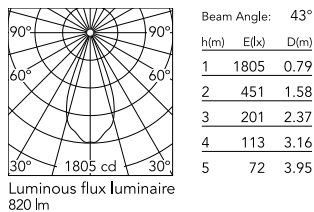

Physical

Colour	White
Trim	No
Orientation	Adjustable
Rotation (°)	360
Longitudinal tilting (°)	90
Net weight (kg)	0.73
IP internal	20

Download

Mounting instructions [↓ PDF](#)

Photometric Files

LDT / IES [↓ ZIP](#)

Technical Drawings

2D [↓ ZIP](#)

3D [↓ ZIP](#)

Schematic light drawing

Photometric

Light distribution	Symmetric
CCT (K)	3000
CRI>	90
Beam angle C0-180 (°)	43
Beam angle C90-270 (°)	43
Extreme cut off	No
UGR _L	<16