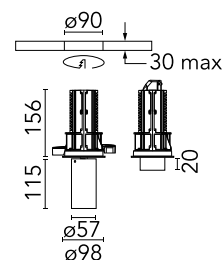

FLOS

09.4515.30C White

UT Downlight Trim Ø 57 Non Dimmable

UPGRADE

Designed by FLOS Architectural, 2017

Recessed luminaire with LED light source. 220-240V, 50-60Hz remote power supply included.

Are you a professional and your project needs consulting and support?

BOOK AN APPOINTMENT

Main specifications

Mounting	Ceiling recessed
Environments	Indoor dry location
Light source type	LED
Light sources included	Yes
LED type	LED array
Lamp category	LED
Number of lamps	1
Power (W)	11.7
System power (W)	14.1
Source flux (lm)	1655.07
Lumen Output (lm)	820

Physical

Colour	White
Trim	No
Orientation	Adjustable
Rotation (°)	360
Longitudinal tilting (°)	90
Net weight (kg)	0.73
IP internal	20

Download

Mounting instructions [↓ PDF](#)

Photometric Files

LDT / IES [↓ ZIP](#)

Technical Drawings

2D [↓ ZIP](#)

3D [↓ ZIP](#)

Schematic light drawing

Photometric

Light distribution	Symmetric
CCT (K)	3000
CRI>	90
Beam angle C0-180 (°)	43
Beam angle C90-270 (°)	43
Extreme cut off	No
UGR _L	<16