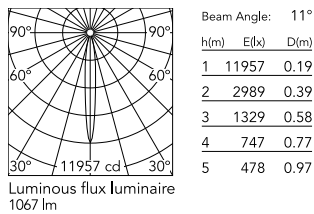

Physical

Colour	Black
Trim	No
Orientation	Adjustable
Rotation (°)	360
Longitudinal tilting (°)	90
Net weight (kg)	0.73
IP internal	20

Download

Mounting instructions [↓ PDF](#)

Photometric Files

LDT / IES [↓ ZIP](#)

Technical Drawings

2D [↓ ZIP](#)

3D [↓ ZIP](#)

Schematic light drawing

Photometric

Light distribution	Symmetric
CCT (K)	3000
CRI>	90
Beam angle C0-180 (°)	11
Beam angle C90-270 (°)	11
Extreme cut off	No
UGR _L	<10