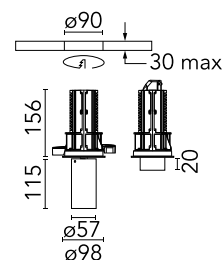

BOOK AN APPOINTMENT

Main specifications

Mounting	Ceiling recessed
Environments	Indoor dry location
Light source type	LED
Light sources included	Yes
LED type	LED array
Lamp category	LED
Number of lamps	1
Power (W)	11.7
System power (W)	14.1
Source flux (lm)	1655.07
Lumen Output (lm)	1067

Physical

Colour	Black
Trim	No
Orientation	Adjustable
Rotation (°)	360
Longitudinal tilting (°)	90
Net weight (kg)	0.73
IP internal	20

Download

Mounting instructions [↓ PDF](#)

Photometric Files

LDT / IES [↓ ZIP](#)

Technical Drawings

2D [↓ ZIP](#)

3D [↓ ZIP](#)

Schematic light drawing

Photometric

Light distribution	Symmetric
CCT (K)	3000
CRI>	90
Beam angle C0-180 (°)	11
Beam angle C90-270 (°)	11
Extreme cut off	No
UGR _L	<10